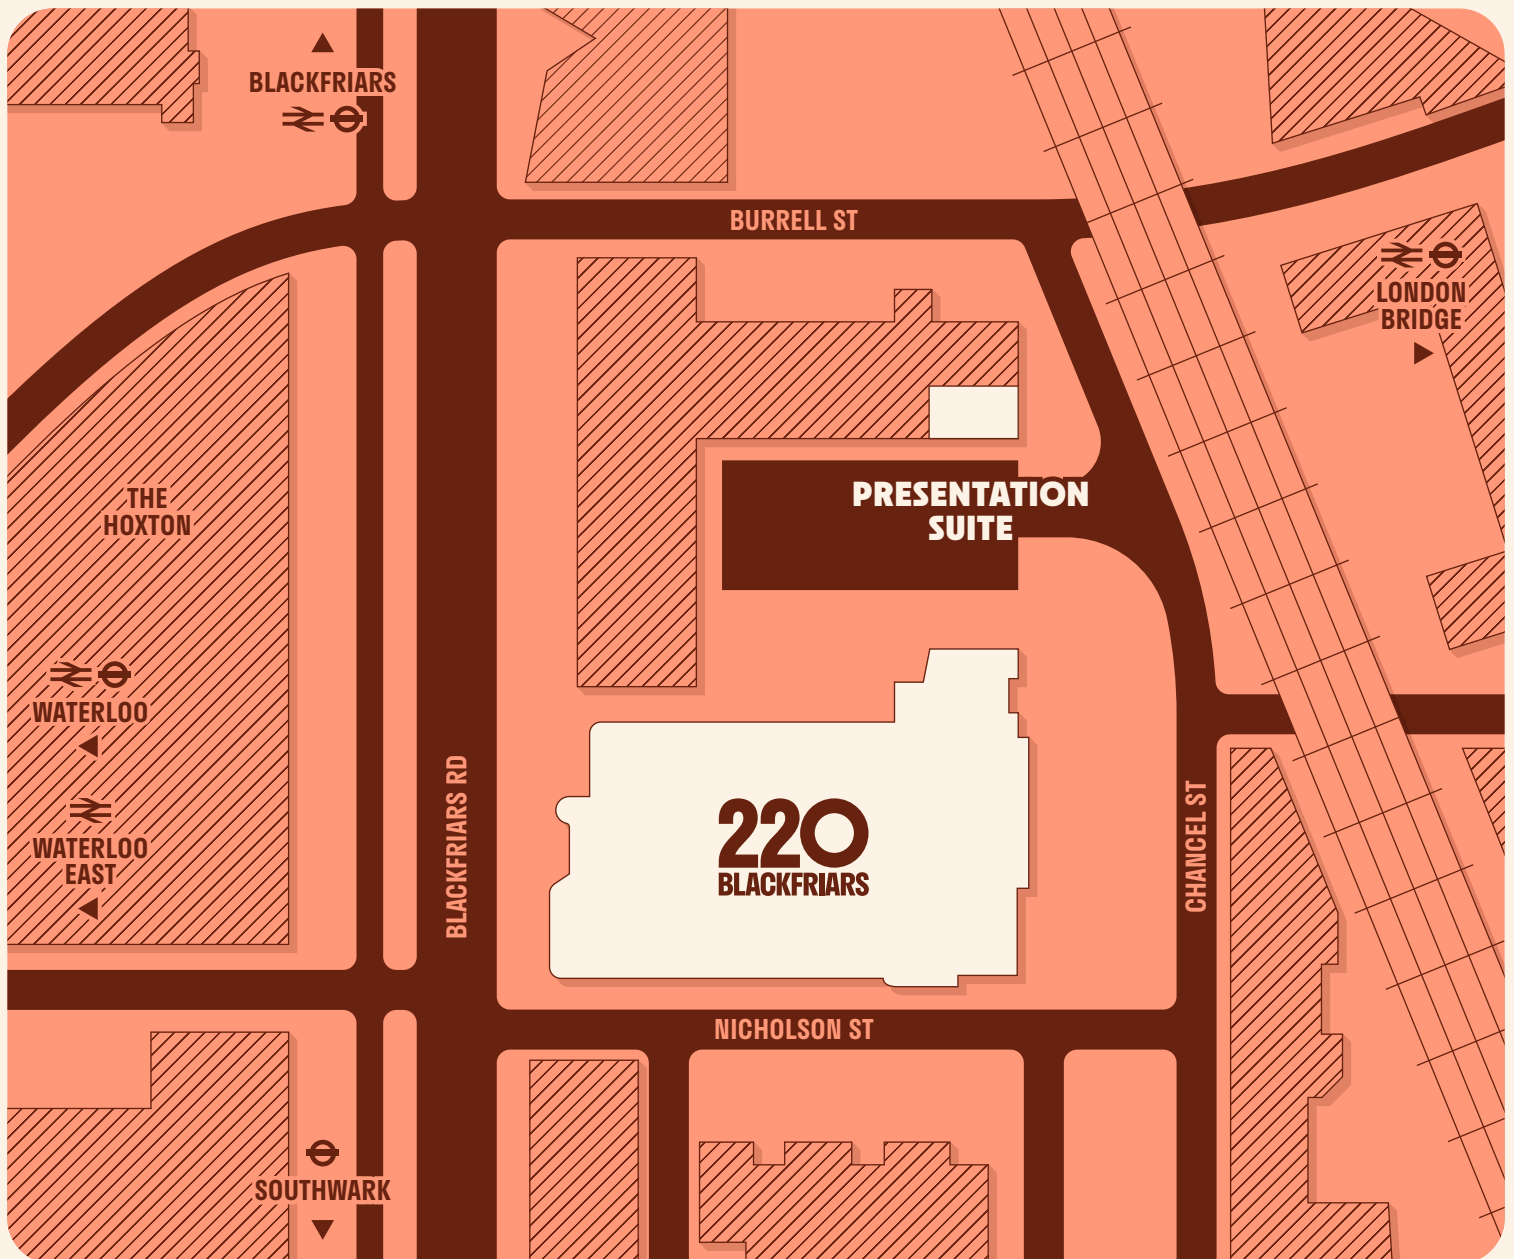

GETTING HERE

JTRE
LONDON

220 BLACKFRIARS PRESENTATION SUITE

CHANCEL STREET
LONDON
SE1 0UR

WHAT3WORDS
FUNNY.DETECT.ZEBRA

🚇 **SOUTHWARK STATION**

JUBILEE LINE
5 MINS WALK

🚉 **WATERLOO EAST**

SOUTHEASTERN RAIL
8 MINS WALK

🚉 🚇 **BLACKFRIARS STATION**

CIRCLE, DISTRICT, THAMESLINK
10 MINS WALK

🚉 🚇 **WATERLOO**

BAKERLOO, NORTHERN, WATERLOO & CITY
11 MINS WALK

🚉 🚇 **LONDON BRIDGE**

NORTHERN LINE, JUBILEE LINE, THAMESLINK,
SOUTHWESTERN RAIL, SOUTHEASTERN RAIL
14 MINS WALK